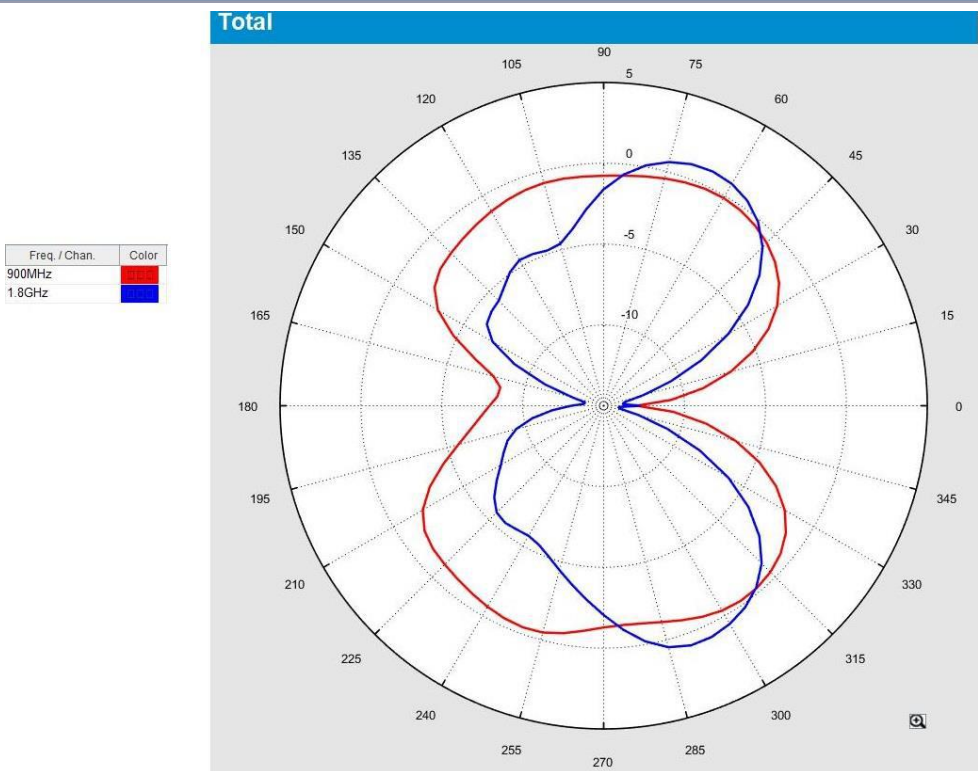

Other

This part is RoHS compliant

Radiation Pattern

Frequency (MHz)	Return Loss (dB)	VSWR	Efficiency (%)	Gain (dBi)
900	-18.94	1.26	74.99	0.45
1800	-11.88	1.69	47.86	1.05

Additional Part Required

See Antenna Part Guide